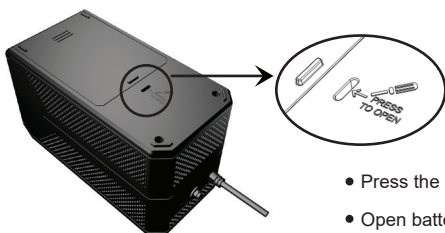

► Battery Easy replacement

- Press the hole with tool
- Open battery door
- Replace battery

Note: Follow manual for details and safety requirement

The Sun Power Co.,Ltd.
31 Soi Prachautit 59, Yeak 5,
Bangmod,Thungkru,
Bangkok 10140 THAILAND.
Tel. 02-872-9501/4 Fax.02-872-9505
WWW.THESUNPOWER.CO.TH
Email. SaleContact@thesunpower.co.th