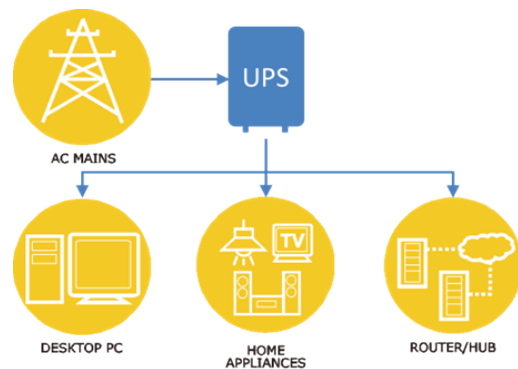

P-BOX SERIES

Line-Interactive UPS

Capacity: 650, 850, 1050

► Key Features

- Build-in voltage regulator for reliable power quality
- Super fast charger shortens the charging time to 2-4 hours
- HID USB* interface enables integration with built-in power management and auto shutdown features of Windows and Mac OS and Linux
- Multi outlet up to 8 pcs
- Support Surge protection
- Separated battery room and Support Battery easy replacement
- CE compliant

► Typical Application

► Battery Easy replacement

- Press the hole with tool
- Open battery door
- Replace battery

Note: Follow manual for details and safety requirement

 **The Sun Power Co.,Ltd.**
 31 Soi Prachautit 59, Yeak 5,
 Bangmod,Thungkru,
 Bangkok 10140 THAILAND.
 Tel. 02-872-9501/4 Fax.02-872-9505
 WWW.THESUNPOWER.CO.TH
 Email. SaleContact@thesunpower.co.th

P-BOX SERIES

Line-Interactive UPS

Model Name	P-Box 650	P-Box 850	P-Box 1050
Capacity	650VA/360W	850VA/480W	1050VA/600W
Input			
Voltage Range	220V: 162-268 VAC; 230V: 170-280 VAC; 240: 177-290VAC		
Frequency Range	50/60 Hz ±10%		
Output			
Output Power Factor	0.55	0.56	0.57
Nominal Output Voltage	220/230/240 VAC		
Voltage Regulation (Line Mode)	±15%		
Voltage Regulation (Battery Mode)	±10%		
Frequency Range (Battery Mode)	50/60 Hz ±1Hz		
Output Waveform	Modified sine wave		
Output Socket	6 backup + 2 Surge protection only (Universal)		
Efficiency			
Line Mode	95%		
AVR Mode	88%		
Battery Mode	60%		
Battery			
Battery Type	12V/7Ah	12V/9Ah	12V/9Ah
Number of Internal Battery	1	1	1
Rated Battery Voltage	12VDC	12VDC	12VDC
Backup Time (@ Typical PC load)	16 min	20 min	22 min
Recharge Time (to 90%)	2-4 hours		
Transfer Time			
Battery Mode ↔ Line Mode	3-8 ms typical		
Indicators			
LED Display	Yes		
Audible Alarm	Yes		
Physical			
Dimensions (WxHxD)	125 x 150 x 254 mm		
Net Weight	4.6 kg	5.4 kg	5.7 kg
Environment			
Operating Temperature	0-40 °C		
Noise Level	<30dB		
Interface			
USB	Yes-HID		