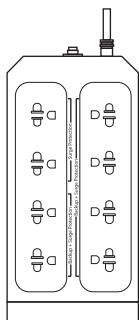

► Typical Application

► Battery Easy replacement

- Press the hole with tool
- Open battery door
- Replace battery

Note: Follow manual for details and safety requirement

 **The Sun Power Co.,Ltd.**
 31 Soi Prachautit 59, Yeak 5,
 Bangmod,Thungkru,
 Bangkok 10140 THAILAND.
 Tel. 02-872-9501/4 Fax.02-872-9505
 WWW.THESUNPOWER.CO.TH
 Email. SaleContact@thesunpower.co.th

P-BOX SERIES

Line-Interactive UPS

Model Name	P-Box 650	P-Box 850	P-Box 1050
Capacity	650VA/360W	850VA/480W	1050VA/600W
Input			
Voltage Range	220V: 162-268 VAC; 230V: 170-280 VAC; 240: 177-290VAC		
Frequency Range	50/60 Hz ±10%		
Output			
Output Power Factor	0.55	0.56	0.57
Nominal Output Voltage	220/230/240 VAC		
Voltage Regulation (Line Mode)	±15%		
Voltage Regulation (Battery Mode)	±10%		
Frequency Range (Battery Mode)	50/60 Hz ±1Hz		
Output Waveform	Modified sine wave		
Output Socket	6 backup + 2 Surge protection only (Universal)		
Efficiency			
Line Mode	95%		
AVR Mode	88%		
Battery Mode	60%		
Battery			
Battery Type	12V/7Ah	12V/9Ah	12V/9Ah
Number of Internal Battery	1	1	1
Rated Battery Voltage	12VDC	12VDC	12VDC
Backup Time (@ Typical PC load)	16 min	20 min	22 min
Recharge Time (to 90%)	2-4 hours		
Transfer Time			
Battery Mode ↔ Line Mode	3-8 ms typical		
Indicators			
LED Display	Yes		
Audible Alarm	Yes		
Physical			
Dimensions (WxHxD)	125 x 150 x 254 mm		
Net Weight	4.6 kg	5.4 kg	5.7 kg
Environment			
Operating Temperature	0-40 °C		
Noise Level	<30dB		
Interface			
USB	Yes-HID		